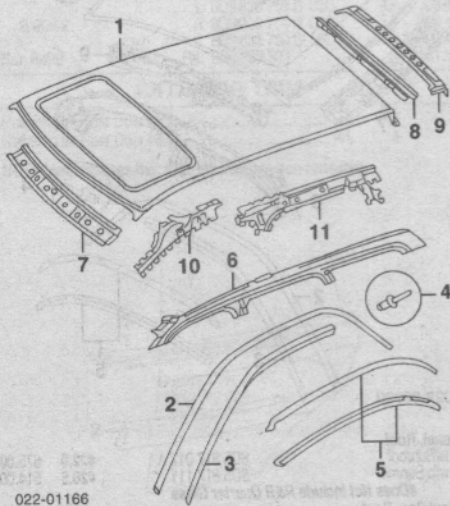

ROOF Cont'd

SHEET METAL WAGON Cont'd

022-01166			
5 Channel, Roof Drip (P)	R 8D9 853 706 GRU	3	57.55
	L 8D9 853 705 GPU	3	57.55
<i>(P) Paint to Match</i>			
6 Rail, Outer Side Roof			
1998	R 8D9 809 834 E	#13.0	183.35
	L 8D9 809 833 E	#13.0	183.35
1999	R 8D9 809 834 E	#13.0	183.35
w/Roof Rails	L 8D9 809 833 E	#13.0	183.35
	R 8D9 809 834 E	#13.0	183.35
	L 8D9 809 833 D	#13.0	183.35
2000-02	R 8D9 809 834 E	#13.0	183.35
w/Roof Rails	L 8D9 809 833 E	#13.0	183.35
	R 8D9 809 834 D	#13.0	183.35
	L 8D9 809 833 D	#13.0	183.35
<i>#w/Glass, Trim & Necessary Bolted Parts Removed, w/Roof Removed Deduct 4.5</i>			
7 Header, Front	8D0 817 995	1.5	64.90
8 Header, Inner Rear	8D9 817 983 A	1.5	41.60
9 Header, Outer Rear	8D9 817 961 B	1.5	50.55
10 Reinf. Pillar	R/L 8D9 817 902-1		41.60
1998			41.60
1999			41.60
To VIN X199999	R/L 8D9 817 902-1		41.60
From VIN X200001	R 8D9 817 902 A		41.60
	L 8D9 817 901 A		41.60
2000-02	R 8D9 817 902 A		41.60
	L 8D9 817 901 A		41.60
11 Rail, Inner Side	R 8D9 817 970	2.5	d64.90
1998	L 8D9 817 969	2.5	64.90
1999	R 8D9 817 970	2.5	d64.90
To VIN X199999	L 8D9 817 969	2.5	64.90
From VIN X200001	R 8D9 817 970 C	2.5	64.90
	L 8D9 817 969 C	2.5	64.90
2000-02	R 8D9 817 970 C	2.5	64.90
	L 8D9 817 969 C	2.5	64.90