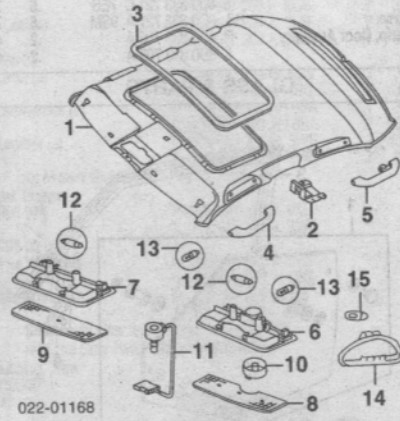

022-01168			
1 Headliner			
w/Sunroof			
1996-98			
Dark Elephant	98 8D5 867 505 B 1RE	5.0	257.20
Dark Pearl	98 8D5 867 505 B 2RP	5.0	257.20
Ecru Beige	96-97 8D5 867 505 B P68	5.0	331.00
	98 8D5 867 505 B 3SA	5.0	257.20
	96-97 8D5 867 505 B E86	5.0	331.00
Titan Gray			
1999			
Dark Elephant	8D5 867 505 B 1RE	5.0	257.20
To VIN X199999	8D5 867 505 K 1RE	5.0	331.00
From VIN X200001			
Dark Pearl	8D5 867 505 B 2RP	5.0	257.20
To VIN X199999	8D5 867 505 K 2RP	5.0	331.00
From VIN X200001			
Ecru Beige	8D5 867 505 B 3SA	5.0	257.20
To VIN X199999	8D5 867 505 K 3SA	5.0	331.00
From VIN X200001			
2000-02			
Dark Elephant	8D5 867 505 K 1RE	5.0	331.00
Dark Pearl	8D5 867 505 K 2RP	5.0	331.00
Ecru Beige	8D5 867 505 K 3SA	5.0	331.00
Onyx	8D5 867 505 K 4SL	5.0	331.00
w/o Sunroof			
1996-98			
Dark Elephant	98 8D5 867 505 1RE	4.5	257.20
Dark Pearl	98 8D5 867 505 2RP	4.5	257.20
Ecru Beige	96-97 8D5 867 505 P68	4.5	331.00
	98 8D5 867 505 3SA	4.5	257.20
	96-97 8D5 867 505 E86	4.5	331.00
Titan Gray			
1999			
Dark Elephant	8D5 867 505 1RE	4.5	257.20
To VIN X199999	8D5 867 505 J 1RE	4.5	331.00
From VIN X200001			
Dark Pearl	8D5 867 505 2RP	4.5	257.20
To VIN X199999	8D5 867 505 J 2RP	4.5	331.00
From VIN X200001			
Ecru Beige	8D5 867 505 3SA	4.5	257.20
To VIN X199999	8D5 867 505 J 3SA	4.5	331.00
From VIN X200001			
2000-02			
Dark Elephant	8D5 867 505 J 1RE	4.5	331.00
Dark Pearl	8D5 867 505 J 2RP	4.5	331.00
Ecru Beige	8D5 867 505 J 3SA	4.5	331.00
Onyx	8D5 867 505 J 4SL	4.5	331.00
	8D0 867 549		1.50
2 Clamp (6/Side)	R/L		
3 Frame, Sunroof Opening			
1996-98	8D0 867 561 A 01C		d34.55
1999			
To VIN X199999	8D0 867 561 A 01C		d34.55
From VIN X200001	4B0 867 561 01C		32.30
2000-02	4B0 867 561 01C		32.30
Cover, Sunroof Emergency Handle			
Dark Elephant	8D0 877 847 1RE		35.45
Dark Pearl	8D0 877 847 2RP		35.45
Ecru Beige	8D0 877 847 3SA		35.45
4 Handle, Front Grab			
Dark Elephant	98 R/L 8D0 857 607 2EQ	2	27.05
Dark Pearl	98 R/L 8D0 857 607 4ER	2	27.05
Ecru Beige	R/L 8D0 857 607 P21	2	17.60
Onyx	R/L 8D0 857 607 1EJ	2	d25.70
Pearl Gray	R/L 8D0 857 607 Y20	2	27.05
1999			
Dark Elephant	R/L 8D0 857 607 2EQ	2	27.05
To VIN X199999	R/L 8D0 857 607 F 2EQ	2	27.05
From VIN X200001			
Dark Pearl	R/L 8D0 857 607 4ER	2	27.05
To VIN X199999	R/L 8D0 857 607 F 4ER	2	27.05
From VIN X200001			
Ecru Beige	R/L 8D0 857 607 P21	2	17.60
To VIN X199999	R/L 8D0 857 607 F P21	2	27.05
From VIN X200001			
2000-02			
Dark Elephant	R/L 8D0 857 607 F 2EQ	2	27.05
Dark Pearl	R/L 8D0 857 607 F 4ER	2	27.05
Ecru Beige	R/L 8D0 857 607 F P21	2	27.05
Onyx	R/L 8D0 857 607 F 1EJ	2	27.05
5 Handle, Rear Grab			
1996-98			
Dark Elephant	R 8D0 857 608 2EQ	2	27.05
	L 8D0 857 607 A 2EQ	2	27.05
Dark Pearl	R 8D0 857 608 4ER	2	27.05
	L 8D0 857 607 A 4ER	2	27.05