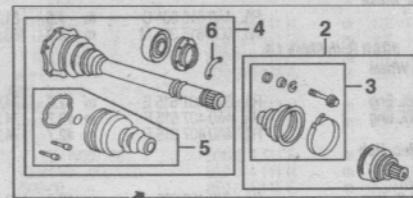

FRONT DRIVE AXLE

FWD

Table listing front drive axle parts for FWD. Includes R&L Axle Shaft Assy, O/H Axle Shaft Assy, Add to R&L or O/H Axle Shaft Assy, w/Auto Trans.

Illustration Located in Next Column

Table listing front drive axle parts for R&L. Includes 1 Shaft Assy, Axle, 2 Shaft Assy w/Inner Joint, Outer, 3 Boot Kit, Outer, 4 Joint Assy, CV Inner, 5 Boot Kit, Inner, 6 Plate, Attach, 7 Shield, Shaft.

Table listing front drive axle parts for R&L. Includes 4 Joint Assy, CV Inner, 5 Boot Kit, Inner, 6 Shield, Shaft.

AWD QUATTRO

Table listing AWD quattro front drive axle parts. Includes R&L Axle Shaft Assy, O/H Axle Shaft Assy, Add to R&L or O/H Axle Shaft Assy, w/Auto Trans.

Table listing AWD quattro front drive axle parts. Includes 1 Shaft Assy, Axle, 2 Shaft Assy w/Inner Joint, Outer, 3 Boot Kit, Outer, 4 Joint Assy, CV Inner, 5 Boot Kit, Inner, 6 Plate, Attach, 7 Shield, Shaft.

Illustration Located in Next Column

Table listing front steering linkage/gear parts. Includes 1 Gear Assy, Steering.

022-01618

Table listing steering pump parts. Includes New, Remanufactured, 2 Boot, Tie Rod, 3 Clamp, Outer, 4 Clamp, Inner, 5 Ring, Seal, 6 Boot, Damper, 7 Clamp, Boot, 8 Washer, 9 Bracket, 10 Tie Rod Assy, 11 End, Tie Rod, 12 Damper, Steering, 13 Absorber, Sound, 14 Bushing, 15 Boot, Gear, 16 Shield.