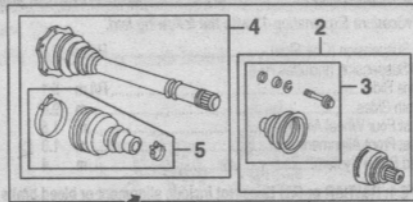

Table listing front suspension parts for 2000-2002 Audi A4/S4. Includes items like 21 Seat, Spring Lower, 22 Packing, Lower, 23 Cap, Protective, 24 Boot, Dust, 25 Bumper, Spring, 26 Spring, Coil, 27 Seat, Spring Upper, 28 Washer, 29 Mount, Upper, 30 Bar, Stabilizer, 31 Link, Stabilizer, 32 Bushing, Bar.

FRONT DRIVE AXLE

FWD

Table listing front drive axle parts for FWD. Includes R&L Axle Shaft Assy, O/H Axle Shaft Assy, Add to R&L or O/H Axle Shaft Assy, w/Auto Trans.

Illustration Located in Next Column

Table listing front drive axle parts for R&L. Includes 1 Shaft Assy, Axle, 2 Shaft Assy w/Inner Joint, Outer, 3 Boot Kit, Outer, 4 Joint Assy, CV Inner, 5 Boot Kit, Inner, 6 Plate, Attach, 7 Shield, Shaft.

Table listing front drive axle parts for R&L. Includes 4 Joint Assy, CV Inner, 5 Boot Kit, Inner, 6 Shield, Shaft.

AWD QUATTRO

Table listing AWD quattro front drive axle parts. Includes R&L Axle Shaft Assy, O/H Axle Shaft Assy, Add to R&L or O/H Axle Shaft Assy, w/Auto Trans.

Table listing AWD quattro front drive axle parts. Includes 1 Shaft Assy, Axle, 2 Shaft Assy w/Inner Joint, Outer, 3 Boot Kit, Outer, 4 Joint Assy, CV Inner, 5 Boot Kit, Inner, 6 Plate, Attach, 7 Shield, Shaft.