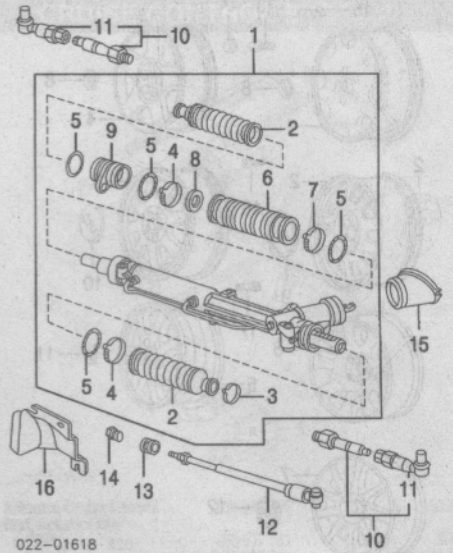

FRONT DRIVE AXLE

FWD

Table listing front drive axle parts for FWD. Includes R&L Axle Shaft Assy, O/H Axle Shaft Assy, Add to R&L or O/H Axle Shaft Assy, w/Auto Trans.

Illustration Located in Next Column

Table listing front drive axle parts for R&L. Includes 1 Shaft Assy, Axle, 2 Shaft Assy w/Inner Joint, Outer, 3 Boot Kit, Outer, 4 Joint Assy, CV Inner, 5 Boot Kit, Inner, 6 Plate, Attach, 7 Shield, Shaft.

Table listing front drive axle parts for R&L. Includes 4 Joint Assy, CV Inner, 5 Boot Kit, Inner, 6 Shield, Shaft.

AWD QUATTRO

Table listing AWD quattro front drive axle parts. Includes R&L Axle Shaft Assy, O/H Axle Shaft Assy, Add to R&L or O/H Axle Shaft Assy, w/Auto Trans.

Table listing AWD quattro front drive axle parts. Includes 1 Shaft Assy, Axle, 2 Shaft Assy w/Inner Joint, Outer, 3 Boot Kit, Outer, 4 Joint Assy, CV Inner, 5 Boot Kit, Inner, 6 Plate, Attach, 7 Shield, Shaft.

Illustration Located in Next Column

Table listing front steering linkage/gear parts. Includes 1 Gear Assy, Steering.

022-01618

Table listing steering pump parts. Includes New, Remanufactured, 2 Boot, Tie Rod, 3 Clamp, Outer, 4 Clamp, Inner, 5 Ring, Seal, 6 Boot, Damper, 7 Clamp, Boot, 8 Washer, 9 Bracket, 10 Tie Rod Assy, 11 End, Tie Rod, 12 Damper, Steering, 13 Absorber, Sound, 14 Bushing, 15 Boot, Gear, 16 Shield.