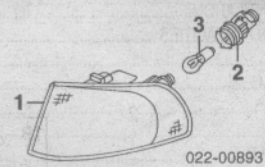

022-00893

1 Lamp, Park/Signal/Side Marker			
	Right	96-99 8D0 953 050 B	#2 57.55
	Left	96-99 8D0 953 049 B	#2 57.55
#Included in R&I/R&R Headlamp & Fender			
2 Socket, Bulb		96-99 R/L 8D0 953 053	10.75
3 Bulb		96-99 R/L N 901 298 01	3.90