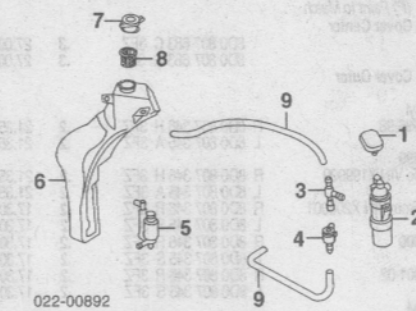

COMBINATION LAMP

2000-02

Aim Lamps	.....	.4	
R&I Combination Lamp Assy	.....R/L	#4	

NOTE: R&R Does Not include aim lamps.

022-01391

1 Lamp Assy, Combination	R 800 941 030 AQ	.6	251.35
	L 800 941 029 AQ	.6	251.35
	R 800 941 030 AR	.6	660.00
	L 800 941 029 AR	.6	660.00
#Included w/Combination Lamp Assy			
2 Cap, High Beam Protective]	R 800 941 159 F	20.70	
	L 800 941 159 E	20.70	
3 Cap, Low Beam Protective]	R/L 800 941 159 D	20.70	
4 Socket, Bulb]	R/L 800 953 053 B	10.75	
#Included w/Combination Lamp Assy			
5 Bulb, Halogen High Beam	R/L N 103 201 01	#2	12.90
6 Bulb, Halogen Low Beam	R/L N 103 201 01	#2	12.90
#R&R Each Additional Bulb .1, Included in R&R Lamp Assy			
7 Igniter, Xenon	R/L 800 907 391 A	342.45	
8 Bulb, Xenon	R/L N 104 457 01	#2	179.10
9 Bulb, Signal	R/L N 901 298 01	#2	3.90
#R&R Each Additional Bulb .1, Included in R&R Lamp Assy			
10 Bracket, Mounting	R/L 800 941 454-3	6.70	
11 Nut, Spring]	R/L N 901 686 04	.33	
#As Required			

HEADLAMP WASHER

022-00892

1 Cap, Washer Nozzle-See Front Bumper Section			
2 Cylinder, Pressure	R/L 800 955 101	#2	92.90
#w/Front Bumper Cover Removed			
3 Tee, Hose	800 955 873	2.70	
4 Connector, Hose	480 955 873	2.40	
5 Pump, Washer			
	FWD	96-97 4A0 955 651 B	#8 97.40
		98-02 1J0 955 681	#8 52.05
	AWD Quattro	1J0 955 681	#8 52.05
6 Reservoir, Washer]	800 955 453 A	#8	84.60
#Order by Application			
#R&R Complete			
7 Cap, Reservoir	800 955 455	3.55	
8 Filter, Reservoir	1C0 955 485	1.65	
9 Hose, Washer]	N.A.	0.00	
#Out to Fit			