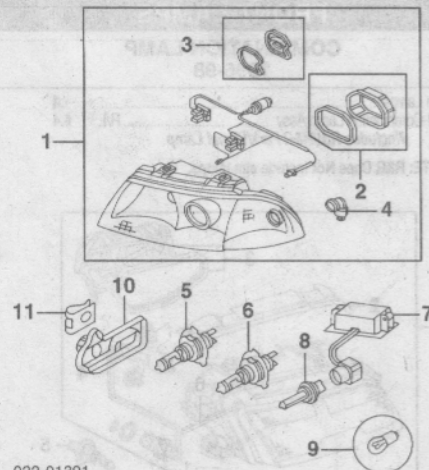

COMBINATION LAMP

1999

TO VIN X199999

Aim Lamps	.....	.4	
R&I Combination Lamp Assy	.....R/L	#4	

#Includes R&I/R&R Park/Signal Lamp

NOTE: R&R Does Not include aim lamps.

022-00891

1 Lamp Assy, Combination	R 800 941 030 E	#6	287.61
	L 800 941 029 E	#6	287.61
#Includes R&I/R&R Park/Signal Lamp			
2 Trim, Lamp]	R/L 800 941 192-1	5.75	
3 Cap, Protective]	R/L 800 941 159 A	11.50	
4 Harness, Lamp]	R/L 800 941 951	36.80	
#Included w/Combination Lamp Assy			
5 Bulb, Halogen High Beam	R/L N 103 201 01	#2	12.90
6 Bulb, Halogen Low Beam	R/L N 103 201 01	#2	12.90
7 Bulb, Fog Lamp	R/L N 017 761 2	#2	4.55
#R&R Each Additional Bulb .1, Included in R&R Lamp Assy			
8 Screw, Mounting (4/Side)	R/L N 903 694 02	.45	
9 Brkt, Mounting	R/L 800 941 454-3	6.70	

COMBINATION LAMP

1999

FROM VIN X200001

Aim Lamps	.....	.4	
R&I Combination Lamp Assy	.....R/L	#4	

NOTE: R&R Does Not include aim lamps.

022-01391

1 Lamp Assy, Combination	R 800 941 030 AQ	.6	251.35
	L 800 941 029 AQ	.6	251.35
	R 800 941 030 AR	.6	660.00
	L 800 941 029 AR	.6	660.00
#Included w/Combination Lamp Assy			
2 Cap, High Beam Protective]	R 800 941 159 F	20.70	
	L 800 941 159 E	20.70	
3 Cap, Low Beam Protective]	R/L 800 941 159 D	20.70	
4 Socket, Bulb]	R/L 800 953 053 B	10.75	

SIDE REPEATER LAMP

R&I Side Fender Lens	.....R/L	#7	
----------------------	----------	----	--

#Includes R&I/R&R Fender Liner

022-00894

1 Lens, Side			
	1996-98	R/L 4D0 949 127 B	#2 7.90
	1999		
	To VIN X199999	R/L 4D0 949 127 B	#2 7.90
	From VIN X200001	R/L 4B0 949 127	#2 7.90
	2000-02	R/L 4B0 949 127	#2 7.90
2 Socket			
	1996		
	To VIN T080000	R/L 161 949 111	#2 2.75
	From VIN T080001]	R/L 8D0 971 273	#2 17.20
	1997-02]	R/L 8D0 971 273	#2 17.20
#w/Harness			
3 Bulb			
	1996-98	R/L N 017 753 2	#2 1.30
	1999		
	To VIN X199999	R/L N 017 753 2	#2 1.30
	From VIN X200001	R/L N 017 753 4	#2 2.00
	2000-02	R/L N 017 753 4	#2 2.00
4 Seal		R/L 447 953 331 A	#2 2.80
#R&R One Side Complete, w/Fender Liner Removed			