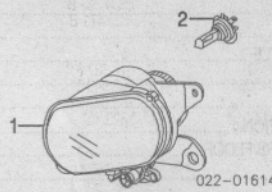

FOG LAMP

S4

R&I Fog Lamp Assy	.....R/L	#3	

#Included in R&R or O/H Front Bumper Assy

022-01614

1 Lamp, Fog	R 8D0 941 700 C	#3	157.05
	L 8D0 941 699 C	#3	157.05
#Included in R&R or O/H Front Bumper Assy			
2 Bulb, Fog Lamp	R/L N 103 201 01	#3	12.90
#Includes R&I Fog Lamp Assy