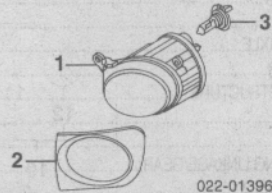

FOG LAMP

A4

R&I Fog Lamp Assy	.....R/L	#3	

#Included in R&R or O/H Front Bumper Assy

022-01396

1 Lamp, Fog	R 8D0 941 700 D	#3	157.05
	L 8D0 941 699 D	#3	157.05
#Included in R&R or O/H Front Bumper Assy			
2 Trim, Fog Lamp	R 8D0 941 778 A	25.55	
	L 8D0 941 777 A	25.55	
3 Bulb, Fog Lamp	R/L N 103 201 01	#3	12.90
#Includes R&I Fog Lamp Assy