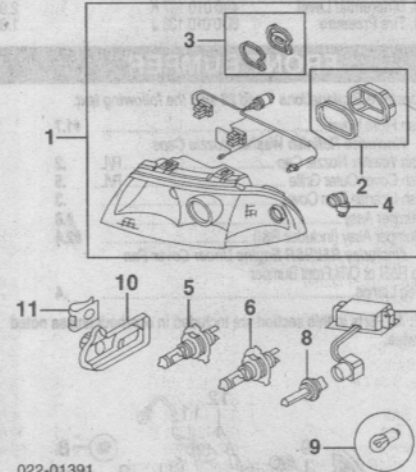

022-01391

1 Lamp Assy, Combination	R 800 941 030 AQ	.6	251.35
	L 800 941 029 AQ	.6	251.35
	R 800 941 030 AR	.6	660.00
	L 800 941 029 AR	.6	660.00
#Included w/Combination Lamp Assy			
2 Cap, High Beam Protective]	R 800 941 159 F	20.70	
	L 800 941 159 E	20.70	
3 Cap, Low Beam Protective]	R/L 800 941 159 D	20.70	
4 Socket, Bulb]	R/L 800 953 053 B	10.75	
#Included w/Combination Lamp Assy			
5 Bulb, Halogen High Beam	R/L N 103 201 01	#2	12.90
6 Bulb, Halogen Low Beam	R/L N 103 201 01	#2	12.90
#R&R Each Additional Bulb .1, Included in R&R Lamp Assy			
7 Igniter, Xenon	R/L 800 907 391 A	342.45	
8 Bulb, Xenon	R/L N 104 457 01	#2	179.10
9 Bulb, Signal	R/L N 901 298 01	#2	3.90
#R&R Each Additional Bulb .1, Included in R&R Lamp Assy			
10 Bracket, Mounting	R/L 800 941 454-3	6.70	
11 Nut, Spring]	R/L N 901 686 04	.33	
#As Required