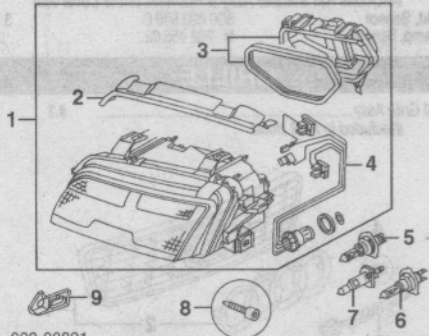

COMBINATION LAMP

1999

TO VIN X199999

Aim Lamps	.....	.4	
R&I Combination Lamp Assy	.....R/L	#4	

#Includes R&I/R&R Park/Signal Lamp

NOTE: R&R Does Not include aim lamps.

022-00891

1 Lamp Assy, Combination	R 800 941 030 E	#6	287.61
	L 800 941 029 E	#6	287.61
#Includes R&I/R&R Park/Signal Lamp			
2 Trim, Lamp]	R/L 800 941 192-1	5.75	
3 Cap, Protective]	R/L 800 941 159 A	11.50	
4 Harness, Lamp]	R/L 800 941 951	36.80	
#Included w/Combination Lamp Assy			
5 Bulb, Halogen High Beam	R/L N 103 201 01	#2	12.90
6 Bulb, Halogen Low Beam	R/L N 103 201 01	#2	12.90
7 Bulb, Fog Lamp	R/L N 017 761 2	#2	4.55
#R&R Each Additional Bulb .1, Included in R&R Lamp Assy			
8 Screw, Mounting (4/Side)	R/L N 903 694 02	.45	
9 Brkt, Mounting	R/L 800 941 454-3	6.70	

COMBINATION LAMP

1999

FROM VIN X200001

Aim Lamps	.....	.4	
R&I Combination Lamp Assy	.....R/L	#4	

NOTE: R&R Does Not include aim lamps.

022-01391

1 Lamp Assy, Combination	R 800 941 030 AQ	.6	251.35
	L 800 941 029 AQ	.6	251.35
	R 800 941 030 AR	.6	660.00
	L 800 941 029 AR	.6	660.00
#Included w/Combination Lamp Assy			
2 Cap, High Beam Protective]	R 800 941 159 F	20.70	
	L 800 941 159 E	20.70	
3 Cap, Low Beam Protective]	R/L 800 941 159 D	20.70	
4 Socket, Bulb]	R/L 800 953 053 B	10.75	